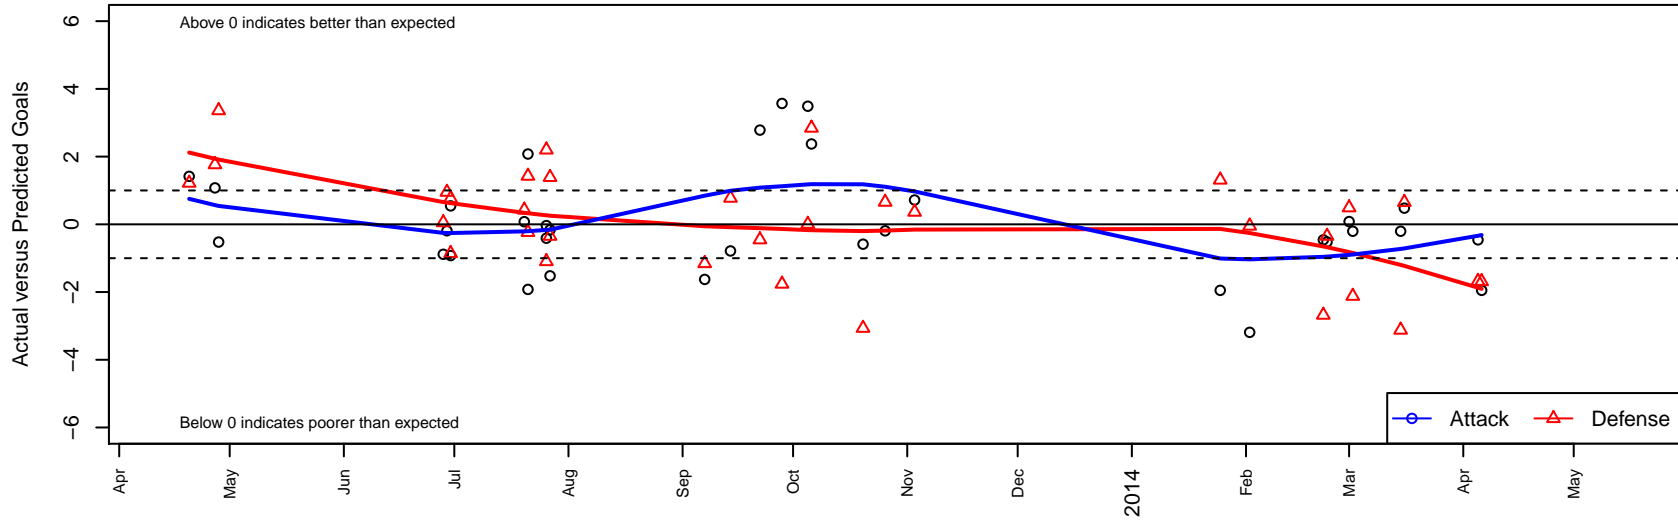

WAFC Espana B97
Dots are actual minus expected GF (blue circles) and GA (red triangles).
Blue line is smoothed change in attack strength. Red is smoothed change in defense strength.